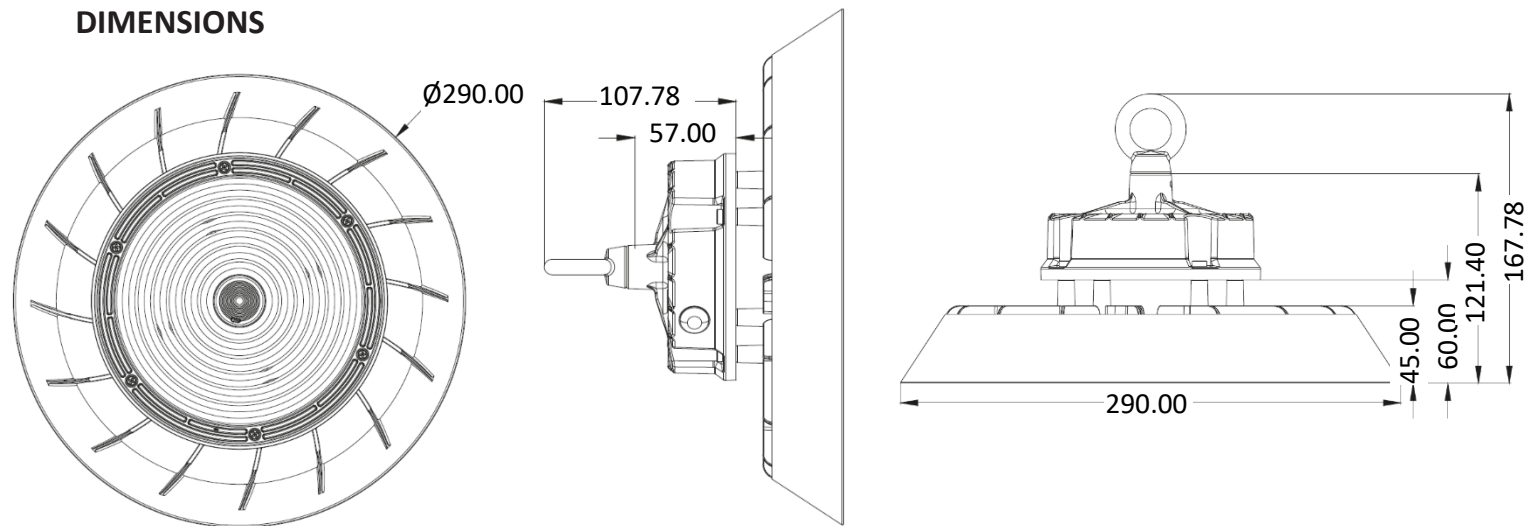

DIMENSIONS

WIRING DIAGRAM