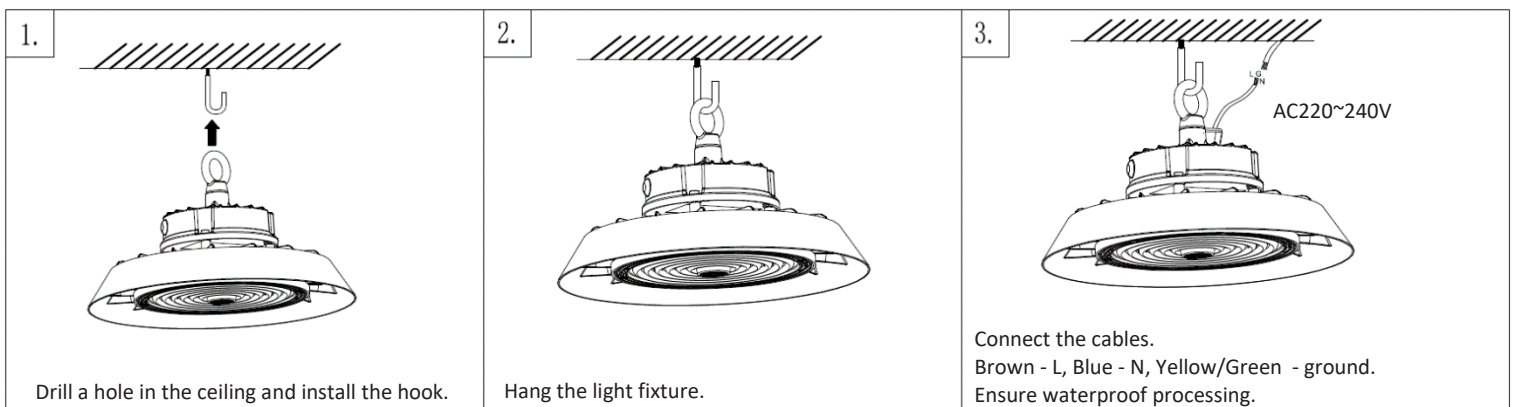

TECHNICAL PARAMETERS

Model	WPH-150W-007
Input voltage	AC220~240V
Frequency	50/60 Hz
Rated power	150 W
Material	Aluminium
Luminosity	140 lm/W
Operating temperature	-30°C ~ +50°C
Chromaticity	5000K
Dimensions of the luminaire	∅ 290 × 167.78 mm
Beam angle	120°
IP protection	IP65
Colour rendering	80Ra

Package includes:

- 1 pc LED High Bay luminaire
- 1 pc Instructions
- 1pc Installation ring

WARNING

1. Read the operating instructions carefully before installation.
2. Only have a qualified person in the field or a professional technician install the luminaire.
3. Before installation, check that the local voltage range matches the luminaire's operating voltage.
4. If the luminaire is damaged, it should be replaced by the supplier, a service representative or a qualified person.
5. Protect the luminaire from fire, overvoltage and vibration.
6. Take extra care to avoid fire or electric shock.

INSTALLATION