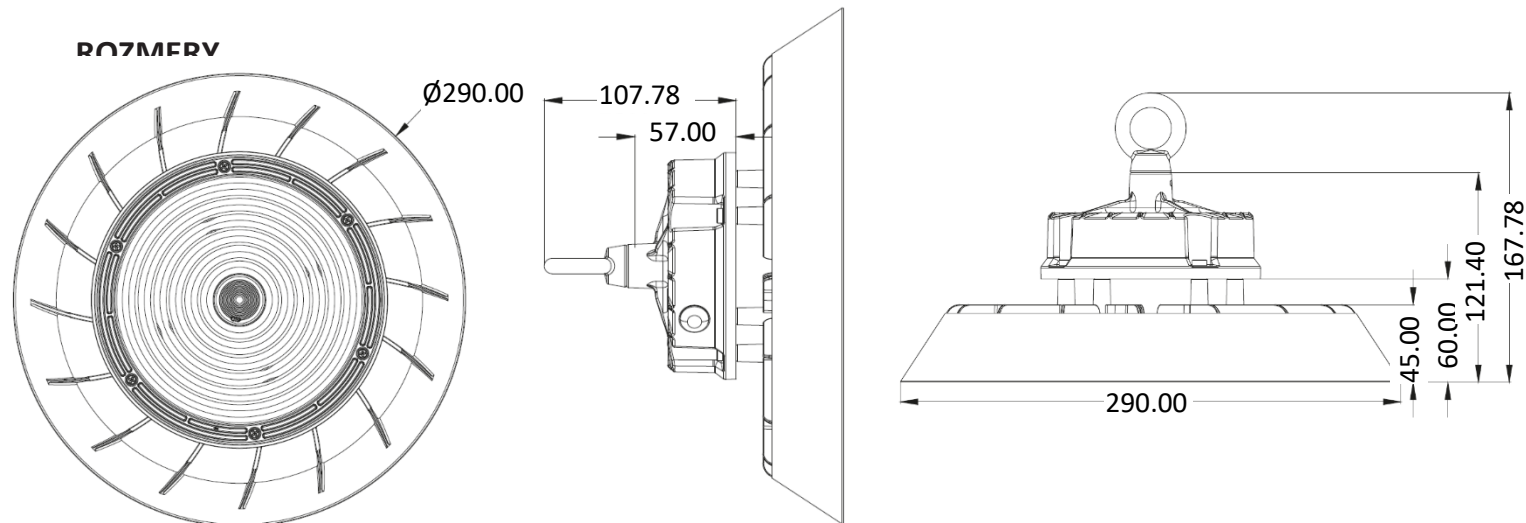

R07MERV

DIAGRAM ZAPOJENIA

Stmievanie 1-10 V